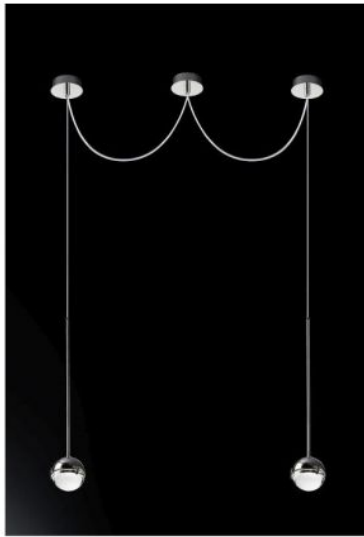

Cini & Nils

Convivio pendant lamp 2-lights LED

Oberfläche

- chroom
- zwart

Technical details

| | |
|--|--|
| Land van herkomst |  Italië |
| Fabrikant | Cini & Nils |
| Ontwerper | Luta Bettonica |
| Ontwerper 2 | Mario Melocchi |
| jaar | 2005 |
| Beschermingsklasse / IP-bescherming | IP20 |
| Leveringsomvang | LED |
| Diameter in cm | 11 |
| materiaal | aluminium, glas, messing, staal |
| kabellengte | 385 cm |
| Hoogte-instelling | hoogte bepaalbaar |
| dimmen | dimbaar op locatie met faseafsnijding dimmer |
| LED | inclusief |
| Kleurweergave-index | 92 |
| Kleurtemperatuur in Kelvin | 2.800 warm wit |
| luifel Dimensions | 14 cm |
| prestaties van het systeem | 2 x 13 Watt |
| Totale lichtstroom in lm | 2.600 |
| Dimensions | H 65 cm Ø 11 cm |

Omschrijving

The Cini & Nils Convivio pendant lamp 2-lights LED emits its light directly downwards, whereby the light is bundled by transparent glass lenses. This creates a distinctive, clear illumination. The 2-lights pendant lamp has a decentralised canopy, so that the lamp can be installed independently of the power supply. In addition, it is also possible to choose any distance between the two pendulums during installation.

The Convivio pendant lamp is available in black matt and chrome finish. Two LEDs are integrated as light sources, which can be dimmed on site with a trailing edge phase dimmer. With an optionally available Casambi module, the light can also be dimmed via Bluetooth with the Casambi app by smartphone / tablet. On request, the pendant lamp can be supplied with an already integrated Casambi module. The cable length can be set individually by the installation.