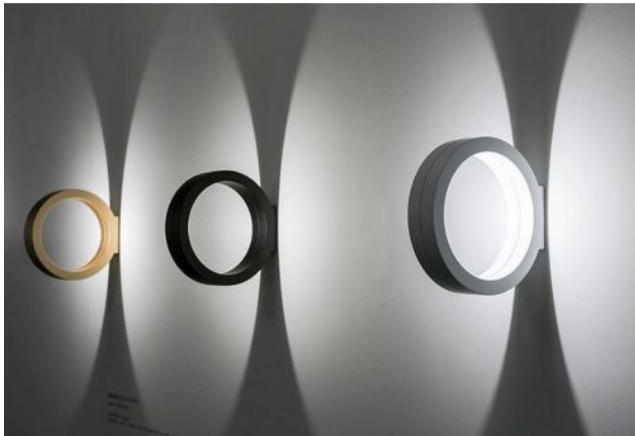

Cini & Nils

Assolo wall and ceiling lamp

Oberfläche

- zwart
- goud
- wit

Dimmbaarheid

- dimbaar op locatie met faseafsnijding dimmer
- niet dimbaar

Technical details

Land van herkomst	 Italië
Fabrikant	Cini & Nils
Ontwerper	Luta Bettonica
jaar	2013
Beschermingsklasse / IP-bescherming	IP20
Leveringsomvang	LED
Diepte in cm	20
Diameter in cm	20
materiaal	aluminium
Wattage	16 W
LED	inclusief
Kleurweergave-index	80
Lichtstroom in lm	1.300
Kleurtemperatuur in Kelvin	2.800 warm wit
Dimensions	B 5 cm Ø 20 cm

Omschrijving

The Cini & Nils Assolo wall and ceiling lamp can be mounted vertically, horizontally or in a row. Its ring has a diameter of 20 cm. The light is emitted by an integrated LED on the inside and reflected from there, thus indirectly illuminating both the lamp itself and the surroundings. This creates a play of light and shadow on the wall or ceiling. The lamp is available in white, black and gold matt. The Assolo wall and ceiling lamp is offered in two versions: non-dimmable and dimmable on site with a trailing edge phase dimmer. The on site dimmable version can also be dimmed with an optionally available Casambi module using a smartphone/tablet via Bluetooth. An LED with a colour temperature of 2,800 Kelvin warm white is included as a light source. On request, this lamp is also available with a round wall plate with a diameter of 9.2 cm, which can be used to cover flush boxes.