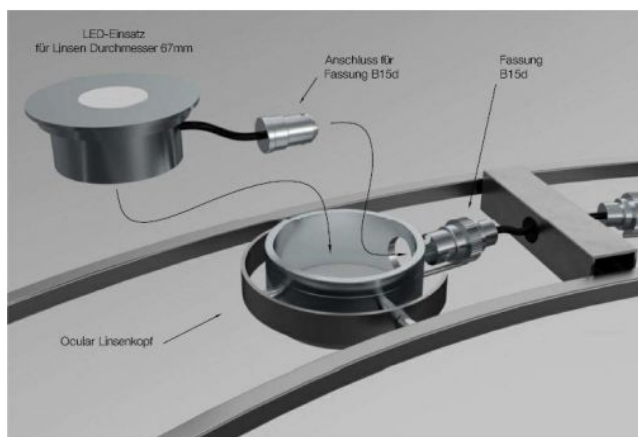

Licht im Raum

LED conversion for Ocular

Technical details

Land van herkomst	 Duitsland
Fabrikant	Licht im Raum
Ontwerper	Licht im Raum
Beschermingsklasse / IP-bescherming	IP40
Leveringsomvang	LED
dimmen	dimbaar op locatie met faseafsnijding dimmer
LED	inclusief
lichtverdeling	direct en indirect

Omschrijving

The LED conversion for Ocular Classic with B15 socket is an LED insert. The insert is available for the lens diameters 67 mm. A connection for a B15 socket is integrated. The LED inserts have one uplight and one downlight. They are dimmable on site with a trailing edge phase dimmer.