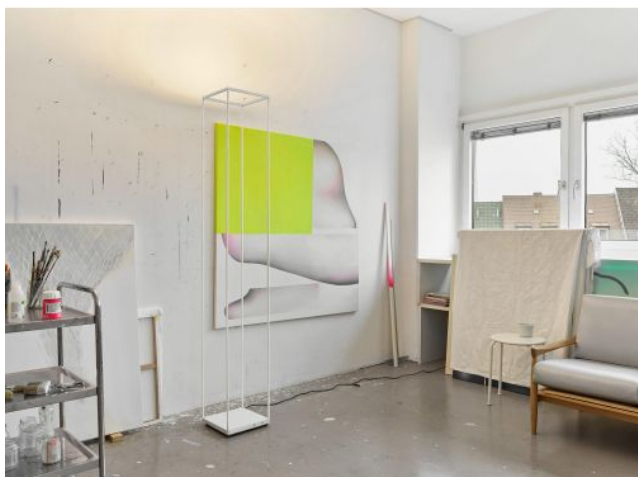

Serien Lighting

Reflex2 Floor M

Oberfläche

- zwart
- wit

Technical details

Land van herkomst	 Duitsland
Fabrikant	Serien Lighting
Ontwerper	Jean Marc da Costa
jaar	2020
Beschermingsklasse / IP-bescherming	IP20
Leveringsomvang	LED
materiaal	aluminium
dimmen	Touch dimmer op lampvoet
Wattage	50 W
LED	inclusief
Kleurweergave-index	>90
Lichtstroom in lm	6.040
Kleurtemperatuur in Kelvin	Tunable White
bulb vervangen:	ter plaatse zelf
Dimensions	H 195 cm B 30 cm L 30 cm

Omschrijving

The Serien Lighting Reflex2 Floor M has a height of 195 cm. It has a width and length of 30 cm. The floor lamp is available with a black or white coated surface. The floor lamp is regulated via a push button dimmer at the lamp base. With the **Tunable White technology**, the light can also be controlled via this push button dimmer from incandescent warm to cool white. This allows the colour temperature to be adjusted from 2,200 Kelvin extra warm white to 4,000 Kelvin white. If necessary, the cable can be wound up under the lamp base.