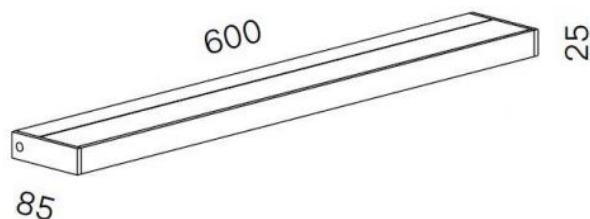

Serien Lighting

SML2 Wall 600 Silver

Leuchtmittelabdeckung

- satinée / rooster
- satijn / satijn

Farbtemperatur in Kelvin

- Tunable White
- 2.700 extra warm wit
- 3.000 warm wit

Technical details

Land van herkomst	Duitsland
Fabrikant	Serien Lighting
Ontwerper	Jean Marc da Costa
Beschermingsklasse / IP-bescherming	IP20
Leveringsomvang	LED
Diepte in cm	9
materiaal	aluminium, polycarbonaat
dimmen	dimbaar op locatie
Wattage	20 W
LED	inclusief
Kleurweergave-index	>90
bulb vervangen:	ter plaatse zelf
Dimensions	H 3 cm | B 60 cm

Omschrijving

The Serien Lighting SML2 Wall 600 Silver has a width of 60 cm. It is 3 cm high and 9 cm deep. The wall lamp is available with different lamp covers: With the satinée / satinée lamp cover, the light is scattered upwards and downwards. With the satinée / raster cover, the light is scattered in one direction and dimmed in the other.

The SML2 Wall 600 Silver by Serien Lighting is available with a colour temperature of 2,700 Kelvin extra warm white, with 3,000 Kelvin warm white or with **Tunable White technology**. With Tunable White technology, the light can be controlled via Bluetooth from warm incandescent to cool white. The colour temperature can thus be controlled from 2,700 Kelvin extra warm white to 5,000 Kelvin cool white. The integrated LED can be replaced on site.