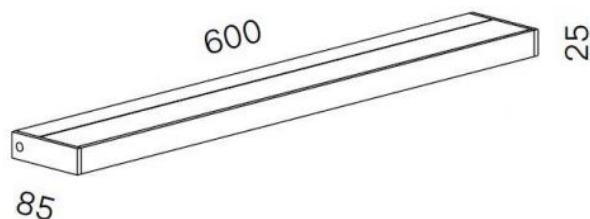

Serien Lighting

SML2 Wall 600 Silver

Leuchtmittelabdeckung

- satijn / satijn
- satinée / rooster

Farbtemperatur in Kelvin

- Tunable White
- 2.700 extra warm wit
- 3.000 warm wit

Technical details

Land van herkomst	 Duitsland
Fabrikant	Serien Lighting
Ontwerper	Jean Marc da Costa
Beschermingsklasse / IP-bescherming	IP20
Leveringsomvang	LED
Diepte in cm	9
materiaal	aluminium, polycarbonaat
dimmen	dimbaar op locatie
Wattage	20 W
LED	inclusief
Kleurweergave-index	>90
bulb vervangen:	ter plaatse zelf
Dimensions	H 3 cm B 60 cm

Omschrijving

The Serien Lighting SML2 Wall 600 Silver has a width of 60 cm. It is 3 cm high and 9 cm deep. The wall lamp is available with different lamp covers: With the satinée / satinée lamp cover, the light is scattered upwards and downwards. With the satinée / raster cover, the light is scattered in one direction and dimmed in the other.