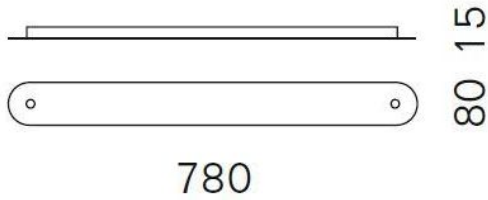

Serien Lighting

Canopy profile 2

Oberfläche

- geborsteld aluminium
- Gepolijst aluminium
- zwart
- wit

Technical details

Land van herkomst	 Duitsland
Fabrikant	Serien Lighting
Ontwerper	Serien Lighting
materiaal	aluminium
Dimensions	H 2 cm B 8 cm L 78 cm

Omschrijving

The Serien Lighting canopy profile 2 is used to connect two pendant lamps and plug them into a single power supply. In this way, two single pendant lights can be installed together. Only a single ceiling outlet with power supply is required. The canopy profile 2 is available in the following finishes: brushed aluminum, polished aluminum, black or white painted. It is 78 cm long and 8 cm wide. Its height is 1.5 cm.