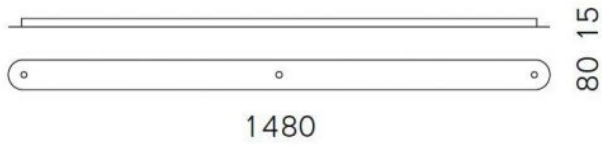

Serien Lighting

Canopy profile 3

Oberfläche

- geborsteld aluminium
- Gepolijst aluminium
- zwart
- wit

Technical details

Land van herkomst	 Duitsland
Fabrikant	Serien Lighting
Ontwerper	Serien Lighting
materiaal	aluminium
Dimensions	H 2 cm B 8 cm L 148 cm

Omschrijving

With the Serien Lighting canopy profile 3, three pendant lamps can be connected together and mounted on a single power supply. This makes it possible to install two single pendant lamps together. Only a single power connection is required. The canopy profile 3 is available in brushed aluminum, polished aluminum, black or white painted finishes. This accessory has a length of 148 cm and a width of 8 cm. The height is 1.5 cm.

The accessories are suitable for the following Serien Lighting lamps: Cavity Suspension L, Curling Suspension Rope / Tube S, M and L, Draft Suspension Rope / Tube S and M, Drum Suspension Rope / Tube S and M as well as Reef Suspension 1. In addition to these accessories, the canopy profile 2 is also offered, with which two pendant lamps can be connected together and mounted on a single power supply.