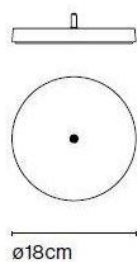

## Polo Table Spare Base

### Technical details

<b>Land van herkomst</b>	 Spanje
<b>Fabrikant</b>	Marset
<b>materiaal</b>	metaal, polycarbonaat
<b>oppervlak</b>	zwart
<b>Diameter in cm</b>	18
<b>Dimensions</b>	Ø 18 cm

### Omschrijving

The Marset Polo Table replacement base has a diameter of 18 cm and is made of metal. The lamp base has a black finish and a polycarbonate cover. This is a spare part for the Polo table lamp by Marset.