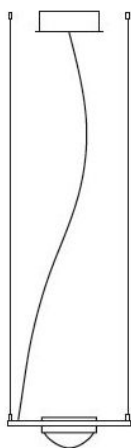

Licht im Raum

Ocular lens LED

Linsendurchmesser

- 100 mm
- 67 mm

Technical details

Land van herkomst	 Duitsland
Fabrikant	Licht im Raum
Ontwerper	Licht im Raum
materiaal	glas

Omschrijving

The Licht im Raum Ocular Lens LED focuses the emitted light and directs it immediately in the desired direction. It has an embossed edge and is available with a diameter of 67 mm or 100 mm. This Ocular lens is a replacement part for all LED lamps of the series and is suitable for the Ocular 1 LED, 2 LED, 4 LED, 6 LED, 6 LED series 100 as well as all LED wall lamps and spot lamps of the Ocular series.