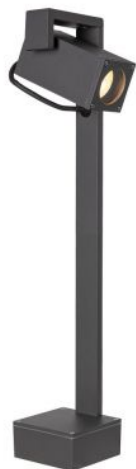

SLV

Theo Bracket Pole

Höhe in cm

- 50
- 70

Technical details

Land van herkomst	 Duitsland
Fabrikant	SLV
Beschermingsklasse / IP-bescherming	IP65
materiaal	aluminium, glas
oppervlak	antraciet
Voet / fitting	GU10
Vermogen (max. Watt)	7 Watt
kandelaar Dimensions	lengte 11, breedte 11 cm
lamp inclusief	geen
Dimensions	B 12 cm L 18 cm

Omschrijving

The matt anthracite-coloured Theo Bracket Pole made of aluminium is 12.4 cm wide and 17.5 cm long. The base of the lamp is 11 cm long and wide. The SLV Theo Bracket Pole bollard light is offered with a height of 50 cm and 70 cm. The lamp head of this matt anthracite-coloured outdoor floor lamp can be swivelled by 70 degrees. With the IP65 protection rating, this lamp is ideal for outdoor use as it is dustproof and protected against water jets from any angle. Various light sources with GU10 socket can be used.