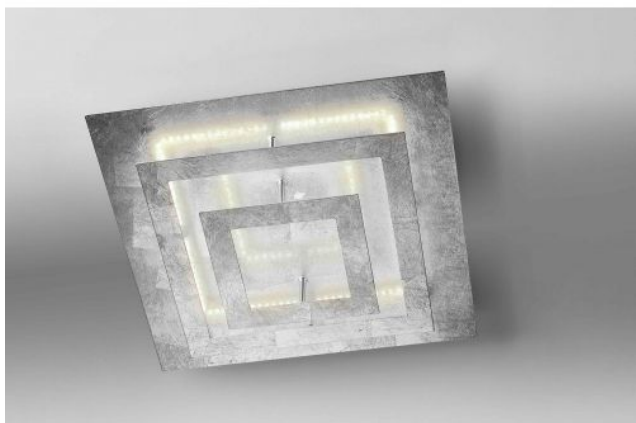

Lupia Licht

Square

Oberfläche

- goud
- zilver
- wit

Technical details

Land van herkomst	 Duitsland
Fabrikant	Lupia Licht
Beschermingsklasse / IP-bescherming	IP20
Leveringsomvang	LED
materiaal	metaal
dimmen	dimbaar op locatie met faseafsnijding dimmer
Wattage	27 W
LED	inclusief
Kleurweergave-index	>90
Lichtstroom in lm	2.200
Kleurtemperatuur in Kelvin	2.700 extra warm wit
Dimensions	H 10 cm B 40 cm L 40 cm

Omschrijving

The Lupia Light Square is 40 cm long, 40 cm wide and 9.5 cm high. This wall / ceiling lamp is available in different surfaces. On the square frame, there are LEDs that radiate indirectly against the reflector. The lamp with a gold leaf surface produces a particularly warm light. The Square by Lupia Licht can be dimmed on site with a trailing edge phase dimmer. The Square wall/ceiling lamp comes from the manufacturer Lupia Licht in Germany.