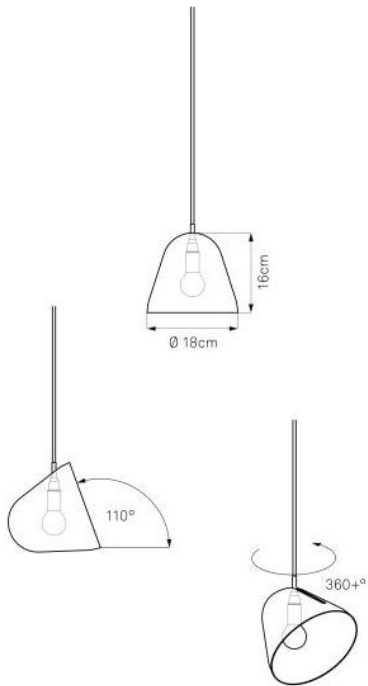

Nyta

Tilt S Surcharge for Cable extension up to 5-meter cable

Technical details

| | |
|--------------------------|-----------------------------------------------------------------------------------------------|
| Land van herkomst |  Duitsland |
| Fabrikant | Nyta |
| Ontwerper | jjoo design |
| materiaal | textiel |
| kabellengte | 500 cm |

Omschrijving

The Nyta Tilt S Cable extension to a 5-metre cable is an accessory for the Tilt S pendant lamp. This accessory gives the Tilt S pendant lamp a 5-metre cable.