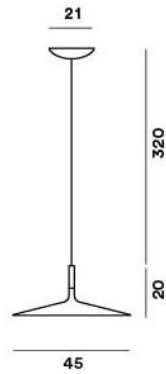

Foscarini

Aplomb Large spare LED

Kabelfarbe

- zwart
- wit

Technical details

Land van herkomst	Italië
Fabrikant	Foscarini
Ontwerper	Lucidi & Pevere
kabellengte	320 cm
Wattage	11,7 W
Kleurweergave-index	>90
Lichtstroom in lm	1.279
Kleurtemperatuur in Kelvin	2.700 extra warm wit
Beschermingsklasse / IP-bescherming	IP20

Omschrijving

The Foscarini Aplomb Large replacement LED has a power of 11.7 Watt and a colour temperature of 2.700 Kelvin extra warm white. It is offered with a black or white cable. This spare part is suitable for all Aplomb Large versions.