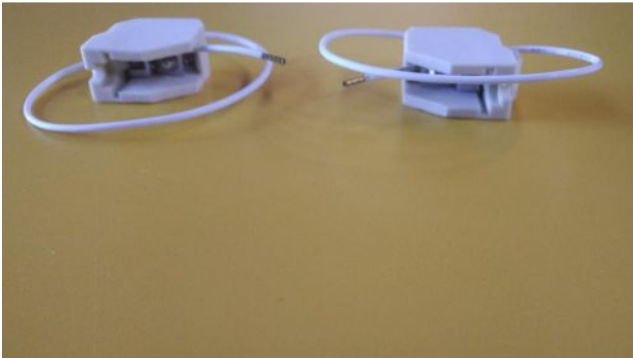

Serien Lighting

SML Wall spare socket R7s pair

Technical details

Land van herkomst	 Duitsland
Fabrikant	Serien Lighting
Ontwerper	Jean Marc da Costa
Voet / fitting	R7s

Omschrijving

The Serien Lighting SML Wall replacement socket R7s can be used for the SML halogen wall lamp in the sizes Medium and Large. This spare part is a pair of replacement sockets. Two R7s sockets are required per Medium or Large lamp.