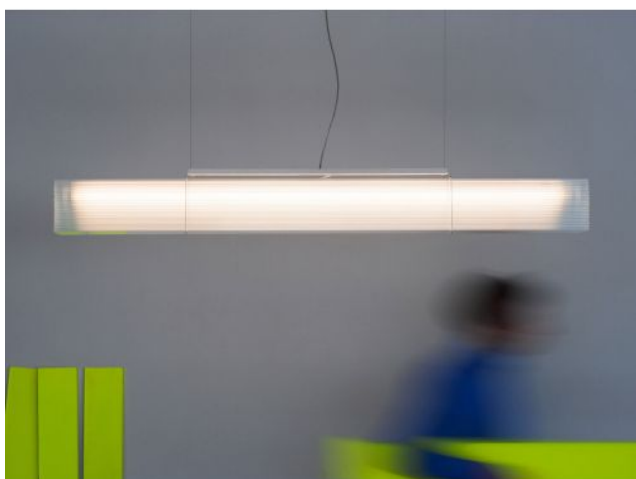

Lichtlauf

Makkaroni

Technical details

Land van herkomst	 Duitsland
Fabrikant	Lichtlauf
Ontwerper	Christoph Matthias
jaar	2008
Beschermingsklasse / IP-bescherming	IP20
Leveringsomvang	LED
materiaal	glas, roestvrij staal
kabel kleur	transparant
kabellengte	200 cm
Wattage	95 W
LED	inclusief
Kleurweergave-index	90
Kleurtemperatuur in Kelvin	3.000 warm wit
bulb vervangen:	bij de fabrikant / fabriek
Dimensions	H 20 cm B 17 cm L 150 cm

Omschrijving

Strictly bundled glass tubes distribute the light of a linear light source completely glare-free in the room. The Light Run Macaroni can be mounted as a pendant lamp or directly on the ceiling. This rectangular LED lamp with an output of 95 watts is 16.5 cm wide, 19.5 cm high and 150 cm long. For the production of the Makkaroni lamp, the German manufacturer Lichtlauf uses only high-quality materials such as glass and stainless steel. The length of the transparent cable, which can be used for suspension as a pendant lamp, is 200 cm. On request, the Lichtlauf Makkaroni LED lamp is also available with other cable lengths.