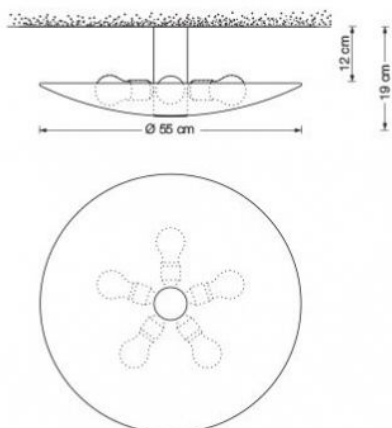

### Technical details

<b>Land van herkomst</b>	 Duitsland
<b>Fabrikant</b>	Florian Schulz
<b>Ontwerper</b>	Florian Schulz
<b>materiaal</b>	opaalglas
<b>Diameter in cm</b>	55
<b>Dimensions</b>	H 7 cm   Ø 55 cm

### Omschrijving

This replacement glass by Florian Schulz is suitable for the Gela 55 ceiling lamp. It is made of white, high-quality opal glass and has a diameter of 55 cm. It is supplied without glass holder. Please indicate the surface of your lamp when ordering.