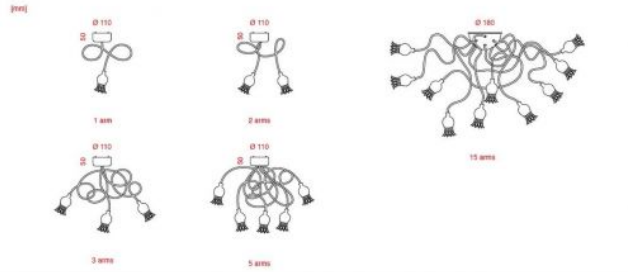

## Poppy Spare Bimetallic Lamellae

### Technical details

<b>Land van herkomst</b>	 Duitsland
<b>Fabrikant</b>	Serien Lighting
<b>materiaal</b>	bimetaal
<b>Dimensions</b>	L 12 cm

### Omschrijving

The Serien Lighting Poppy replacement bimetal lamellae can be used for all lamps from the Poppy family. This replacement part has the shape of a metal flower. After switching on the light, the metal flower opens due to the heat of the light bulb. The lamellae can be replaced without tools.