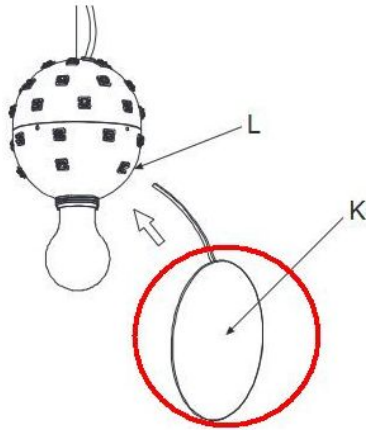

Marset

Discoco Spare Disc

Durchmesser in cm

- 35
- 53
- 68
- 88
- 132

Oberfläche

- beige
- grijs
- zwart goud
- wit

Technical details

Land van herkomst	 Spanje
Fabrikant	Marset
Ontwerper	Christophe Mathieu
materiaal	ABS

Omschrijving

The Marset Discoco replacement disc is delivered including a connecting arm with which it is attached to the Discoco pendant, wall or ceiling lamp. The spare part is offered in the surfaces white, grey matt, beige matt and black / gold. The discs are available, matching the lamp diameter of 35 cm, 53 cm, 68 cm, 88 cm or 132 cm. They are made of injection moulded ABS.