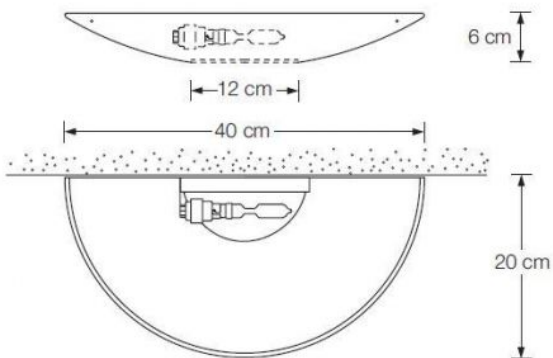

Florian Schulz

Era 40 glass cover

Technical details

Land van herkomst	 Duitsland
Fabrikant	Florian Schulz
materiaal	glas

Omschrijving

The Florian Schulz Era 40 glass cover can be mounted on the upper opening of the wall lamp. With this accessory, the light emitted upwards is glare-free. This glass cover is only suitable for the Era 40 wall lamp.