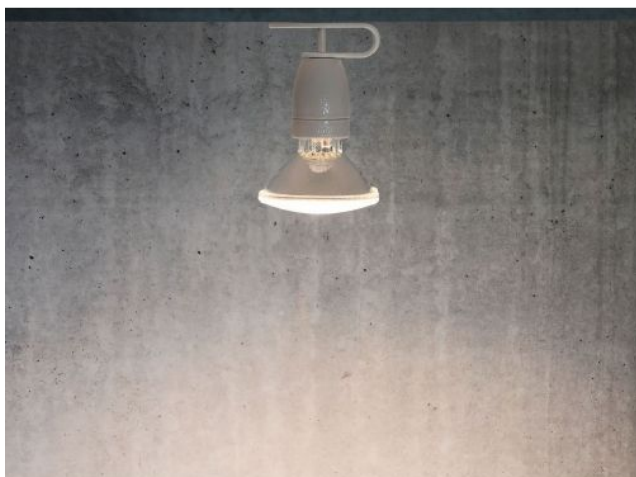

Lichtlauf

Spotzki Vertical

Kabelfarbe

- wit
- grijs
- rood

Technical details

Land van fabricage	 Duitsland
fabrikant	Lichtlauf
ontwerper	Christoph Matthias
jaar	2009
bescherming	IP20
materiaal	keramisch, metaal
oppervlak	wit
dimmen	dimbaar op locatie
base/versie	E27
Vermogen (max. Watt)	75 Watt
bulb vervangen:	ter plaatse zelf
lamp inclusief	geen

Omschrijving

The Spotzki vertical by the German luminaire manufacturer Lichtlauf can be mounted as a wall or ceiling lamp. This white lamp has a holder made of white metal and emits its light directly downwards. The Lichtlauf Spotzki vertical can be rotated by 180 degrees. This lamp is 16 cm high and has a diameter of 8.5 cm. The delivery of the light run lamp includes a surface-mounting box, which enables the rotatability of the lamp by 180 degrees. This lamp has a high-quality E27 ceramic socket and can be operated with reflector lamps. The ceramic socket is also suitable for other light sources with E27 base. The Spotzki vertical by Lichtlauf is available in the cable colours white, red and grey. The Spotzki is also available as an angled version. Cables in special colours are also available on request. The lamp is delivered without bulbs.