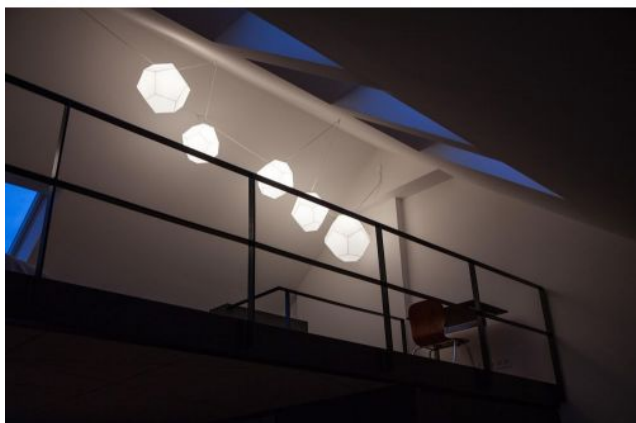

Lichtlauf

Casino

Durchmesser in cm

- 37
- 44
- 56

Technical details

Land van herkomst	 Duitsland
Fabrikant	Lichtlauf
Ontwerper	Christoph Matthias
jaar	2013
Beschermingsklasse / IP-bescherming	IP20
Leveringsomvang	Leuchtmittel/ Bulb
materiaal	polycarbonaat
oppervlak	wit
kabel kleur	transparant
kabellengte	150 cm
Hoogte-instelling	hoogte bepaalbaar
dimmen	dimbaar op locatie
Voet / fitting	E27
Vermogen (max. Watt)	70 Watt
bulb vervangen:	ter plaatse zelf

Omschrijving

The Lichtlauf Casino represents a geometric figure. A white dodecahedron as a luminous sculpture. The mild light of this lamp illuminates the room and creates a special lighting mood. The white pendant lamp is made of resistant and high-quality polycarbonate. The Lichtlauf Casino is available with a diameter of 37 cm, 44 cm or 56 cm. The Lichtlauf Casino can be mounted anywhere on the ceiling, regardless of the position of the power outlet. The V-shaped suspension on the transparent cable emphasises the dancing, floating character of the lamp. The Casino by Lichtlauf has an E27 socket and can be operated with conventional halogen bulbs as well as with LED retrofit bulbs.