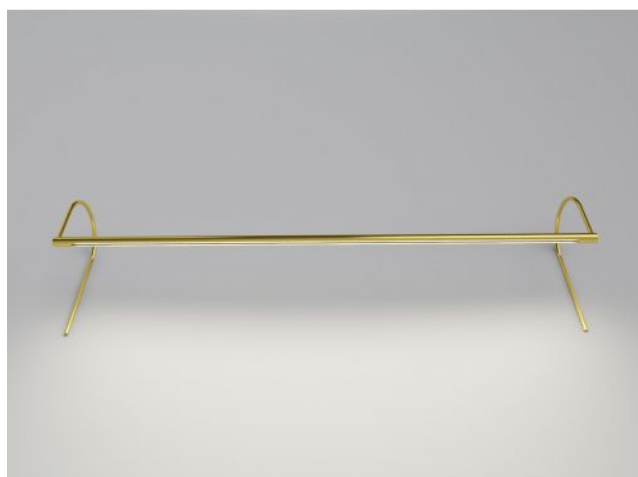

Betec

Minimus 119 cm Typ 15

Oberfläche

- chroom
- Matt goud
- Messing glanzend
- Messing mat
- nikkel glanzend
- nikkel mat
- zwart
- gebrand
- goud glanzend

Technical details

Land van herkomst	 Duitsland
Fabrikant	Betec
Ontwerper	Horst Lettenmayer
Beschermingsklasse / IP-bescherming	IP20
Leveringsomvang	LED
Projectie in cm	15
materiaal	messing
Wattage	38,4 W
LED	inclusief
Kleurweergave-index	>90
Lichtstroom in lm	3.794,6
Kleurtemperatuur in Kelvin	2.700 extra warm wit
Dimensions	H 25 cm L 119 cm

Omschrijving

The Betec Minimus is a further development of the Clarus picture light. In contrast to the Clarus, its lamp head is thicker with a diameter of 1.8 cm. The Minimus was designed for the use of a Duo LED. A Duo LED consists of two LEDs in one housing and therefore has a particularly high light output. As a result, this picture light can also fulfil the side effect of brightening up a room. Its emitted light is mainly directed at the respective object, but it is reflected into the room at the same time, so that a pleasant atmosphere is created with the basic brightness.