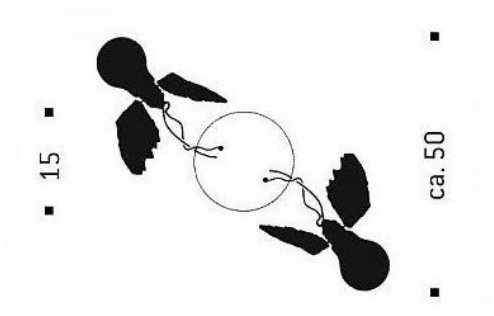

Ingo Maurer

Lucellino Doppio, NT and W Spare LED Ambient from 2022

Technical details

Land van herkomst	 Duitsland
Fabrikant	Ingo Maurer
Ontwerper	Ingo Maurer
kabel kleur	rood
dimmen	dimbaar
Voet / fitting	E27
Wattage	5 W
Kleurweergave-index	>90
Lichtstroom in lm	380
Kleurtemperatuur in Kelvin	Dim to warm
Beschermingsklasse / IP-bescherming	IP20

Omschrijving

This Ingo Maurer Lucellino replacement LED Ambient is suitable for the Lucellino Doppio, NT and W with LED bulb from model 2022. The specially manufactured LED bulb is a low-voltage LED with 12 volts and a wattage of 5 watts. The bulb is supplied with a 27 cm long and red cable. When dimmed, the light colour of the bulb changes to a warmer tone (from 2,700 Kelvin to 2,000 Kelvin extra warm white) due to the dim to warm technology.