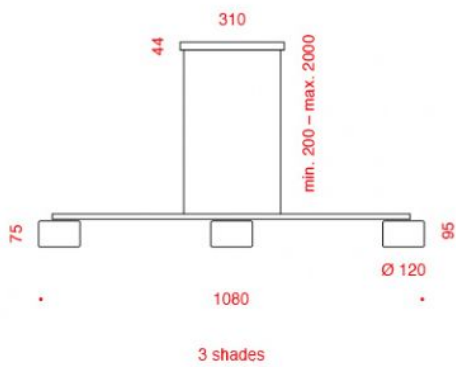

Serien Lighting

Reef Suspension 3 Set of sockets

Technical details

Land van herkomst	 Duitsland
Fabrikant	Serien Lighting
dimmen	dimbaar op locatie
Voet / fitting	G9

Omschrijving

The Serien Lighting Reef Suspension 3 set of lampholders consists of three G9 sockets. The sockets are each supplied with a cable, one with a short cable and two with a long one. This spare part is suitable for the pendant lamp Reef Halogen Suspension 3.