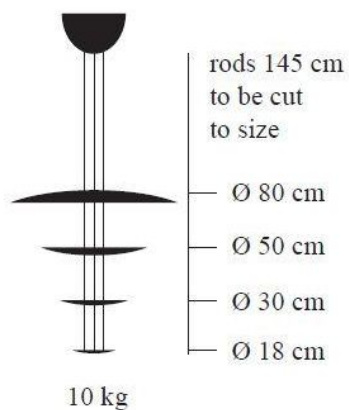

## Macchina della Luce rod set 145 cm

### Technical details

<b>Land van herkomst</b>	 Italië
<b>Fabrikant</b>	Catellani & Smith
<b>Dimensions</b>	L 145 cm

### Omschrijving

The Catellani and Smith Macchina della Luce rod set is a spare part for all Macchina della Luce pendant lamps. The rod set has a length of 145 cm and can be shortened if necessary. It is offered in the surfaces brass or aluminum. The rod set in brass can be used for Macchina lamps in gold / copper, the set in aluminum for Macchina lamps in silver.