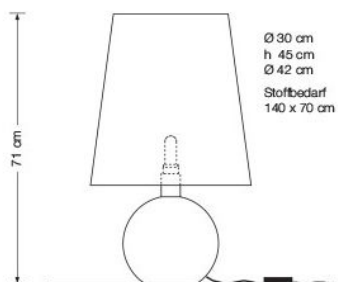

Florian Schulz

Ora 25 spare shade

Technical details

Land van herkomst	 Duitsland
Fabrikant	Florian Schulz
materiaal	zijde
kleur	wit
Diameter in cm	42
Dimensions	H 45 cm Ø 42 cm

Omschrijving

The replacement shade for the Florian Schulz Ora 25 table lamp is made of white silk. The shade diameter is 42 cm (bottom) and 30 cm (top). The height of the replacement shade is 45 cm.