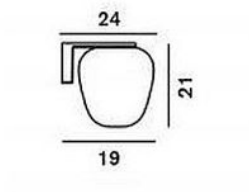

## Wall mounting including socket for Rituals Parete 3