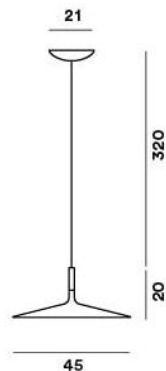

Foscarini

Aplomb Large canopy on/off

Oberfläche

- zwart
- wit

Technical details

Land van herkomst	 Italië
Fabrikant	Foscarini
Ontwerper	Lucidi & Pevere
materiaal	aluminium
Diameter in cm	21
Dimensions	Ø 21 cm

Omschrijving

The Foscarini Aplomb Large canopy on/off is suitable for the non-dimmable Aplomb Large lamp. This Foscarini original part is made of aluminum and has a diameter of 21 cm. The canopy is offered in white and black.