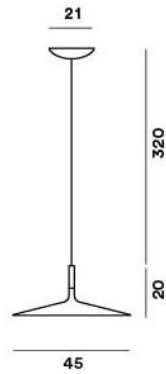

Foscarini

Aplomb Large canopy DALI

Oberfläche

- zwart
- wit

Technical details

Land van herkomst	Italië
Fabrikant	Foscarini
Ontwerper	Lucidi & Pevere
materiaal	aluminium
Diameter in cm	21
Dimensions	Ø 21 cm

Omschrijving

The Foscarini Aplomb Large canopy DALI is suitable for the DALI dimmable Aplomb Large pendant lamp. The canopy is made of aluminum and has a diameter of 21 cm. This Foscarini original part is available in white and black.