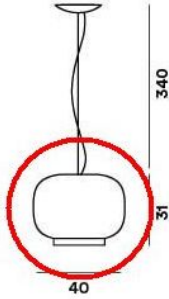

Foscarini

Chouchin 1 LED-Pendant Lamp Spare Shade

Diffusorfarbe

- groen
- grijs
- oranje

Technical details

Land van herkomst	 Italië
Fabrikant	Foscarini
materiaal	glas
Diameter in cm	40
Dimensions	H 31 cm Ø 40 cm

Omschrijving

This Foscarini original replacement glass is a spare part of the for the Chouchin 1 LED pendant lamp. The replacement glass has a diameter of 40 cm and is 31 cm high. The replacement glass is available in orange, green and grey.