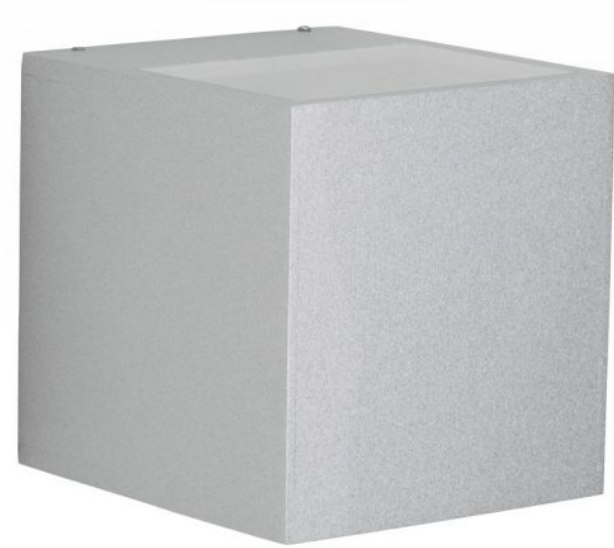

## Wall Spotlight 2417

### Oberfläche

- zwart
- zilver
- wit

### Technical details

<b>Land van herkomst</b>	 Duitsland
<b>Fabrikant</b>	Albert
<b>Beschermingsklasse / IP-bescherming</b>	IP44
<b>Leveringsomvang</b>	LED
<b>materiaal</b>	aluminium, borosilicaatglas
<b>dimmen</b>	dimbaar op locatie met faseafsnijding dimmer
<b>LED</b>	inclusief
<b>Kleurweergave-index</b>	80 - 89
<b>Lichtstroom in lm</b>	1.200
<b>Kleurtemperatuur in Kelvin</b>	3.000 warm wit
<b>bulb vervangen:</b>	ter plaatse zelf
<b>prestaties van het systeem</b>	2 x 6,7 Watt
<b>Dimensions</b>	H 15 cm   B 14 cm   L 16 cm

### Omschrijving

The Albert 2417 wall spotlight is made of corrosion-resistant cast aluminium with a borosilicate glass bulb cover. This lamp is 15.5 cm long, 14 cm wide and 15 cm high. The wall lamp with 2-sided light emission, wide at the top and bottom, is available in the surfaces silver, black and white. The wall spotlight 2417 by the German manufacturer Albert is suitable for outdoor use and comes with mounting plate. The lamp has a replaceable LED bulb.