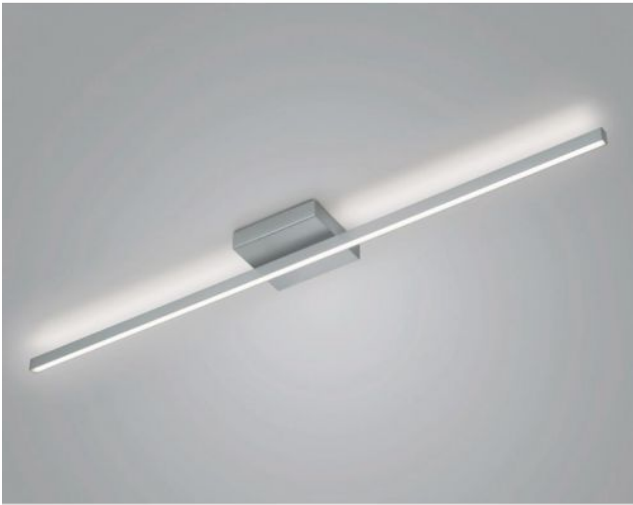

Knapstein

NURI-1

Oberfläche

- nikkel
- zwart

Technical details

Land van herkomst	 Duitsland
Fabrikant	Knapstein
Ontwerper	Knapstein
jaar	2022
Beschermingsklasse / IP-bescherming	IP20
Leveringsomvang	LED
materiaal	metaal
dimmen	dimbaar met fase- en fase-afsnijding en fase-regelingsdimmer
Wattage	44 W
LED	inclusief
Kleurweergave-index	>90
Lichtstroom in lm	5.089
Kleurtemperatuur in Kelvin	2.700 extra warm wit
bulb vervangen:	bij de fabrikant / fabriek
Dimensions	H 7 cm B 19 cm L 132 cm

Omschrijving

The Knapstein NURI-1 is a rod-shaped ceiling light. The lamp distributes its light upwards and downwards at the same time. This creates light effects on the ceiling. The NURI-1 is 132 cm long and 7 cm high. The ceiling light is offered in the surfaces matt nickel and black. It is operated with a powerful, dimmable LED that has a colour temperature of 2,700 Kelvin extra warm white.