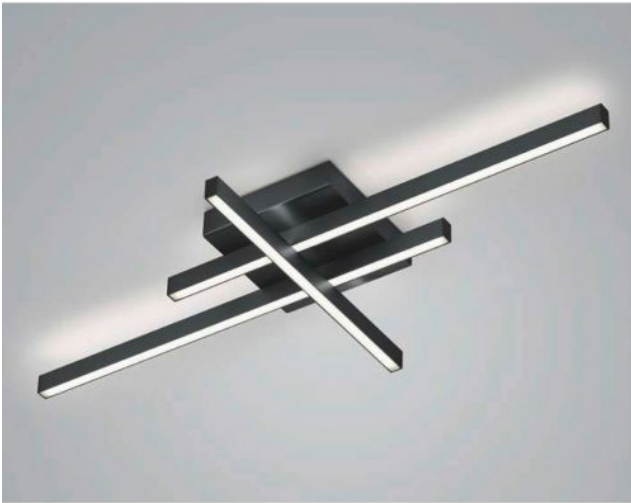

Knapstein

FELI

Oberfläche

- nikkel
- zwart

Technical details

Land van herkomst	 Duitsland
Fabrikant	Knapstein
Ontwerper	Knapstein
jaar	2022
Beschermingsklasse / IP-bescherming	IP20
Leveringsomvang	LED
materiaal	metaal
dimmen	dimbaar met fase- en fase-afsnijding en fase-regelingsdimmer
Wattage	51 W
LED	inclusief
Kleurweergave-index	>90
Lichtstroom in lm	5.812
Kleurtemperatuur in Kelvin	2.700 extra warm wit
bulb vervangen:	bij de fabrikant / fabriek
Dimensions	H 7 cm B 42 cm L 90 cm

Omschrijving

The Knapstein FELI ceiling light consists of two horizontal rods and one vertically arranged rod. The ceiling lamp emits its light both upwards and downwards. The light emitted upwards also creates a uniform lighting effect on the ceiling. The FELI has a total length of 90 cm and a width of 42 cm. Knapstein offers the ceiling light in the surfaces matt nickel and black. The lamp is operated with a powerful, dimmable LED. The LED has a colour temperature of 2,700 Kelvin extra warm white.