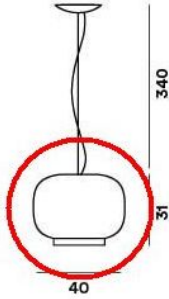

Foscarini

Chouchin 1 Halogen Pendant Lamp Spare Shade

Diffusorfarbe

- grijs
- groen
- oranje

Technical details

Land van herkomst

Fabrikant

Foscarini

kleur

oranje

Diameter in cm

40

Dimensions

H 31 cm | Ø 40 cm

Omschrijving

The replacement glass is an original spare part of the manufacturer Foscarini and is suitable for the Chouchin 1 pendant lamp. This replacement Glass is only suitable for the Halogen Version of this lamp. The replacement glass has a diameter of 40 cm and is 31 cm high. This Replacement glass is available in orange, grey and green.