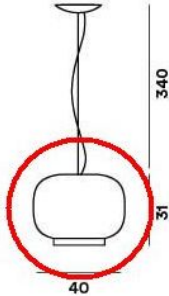

Foscarini

Chouchin 1 Halogen Pendant Lamp Spare Shade

Diffusorfarbe

- groen
- grijs
- oranje

Technical details

Land van herkomst

Fabrikant

Foscarini

kleur

oranje

Diameter in cm

40

Dimensions

H 31 cm | Ø 40 cm

Omschrijving

The replacement glass is an original spare part of the manufacturer Foscarini and is suitable for the Chouchin 1 pendant lamp. This replacement Glass is only suitable for the Halogen Version of this lamp. The replacement glass has a diameter of 40 cm and is 31 cm high. This Replacement glass is available in orange, grey and green.