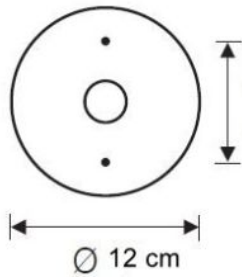

Florian Schulz

Gela 40 / 55 / 80 Backplate for mounting on ceiling boxes

Version

- messing gepolijst gelakt messing
- messing donker gepolijst gelakt messing
- mat geborsteld gelakt messing
- gepolijst messing afwerking
- messing gepolijst ongelakt
- verchromd messing
- verkoperd messing gelakt
- messing matte verkoperde geborsteld gelakt
- vernikkeld messing
- messing vernikkeld gelakt
- mat geborsteld vernikkeld messing

Technical details

Land van herkomst	 Duitsland
Fabrikant	Florian Schulz
Ontwerper	Florian Schulz
Diameter in cm	12
Dimensions	Ø 12 cm

Omschrijving

This original accessory from the German manufacturer Florian Schulz is a cover plate for mounting the Florian Schulz ceiling lamps from the Gela 40 / 55 / 80 series on ceiling boxes. The Gela cover plate has a diameter of 12 cm. The cover plate is available in the following surfaces: polished lacquered brass, matt brushed lacquered brass, nickel-plated brass, chrome-plated brass, burnished lacquered brass, dark burnished lacquered brass, copper-plated brass, nickel-plated lacquered brass, polished unlacquered brass, matt brushed lacquered copper-plated brass or matt brushed nickel-plated brass.