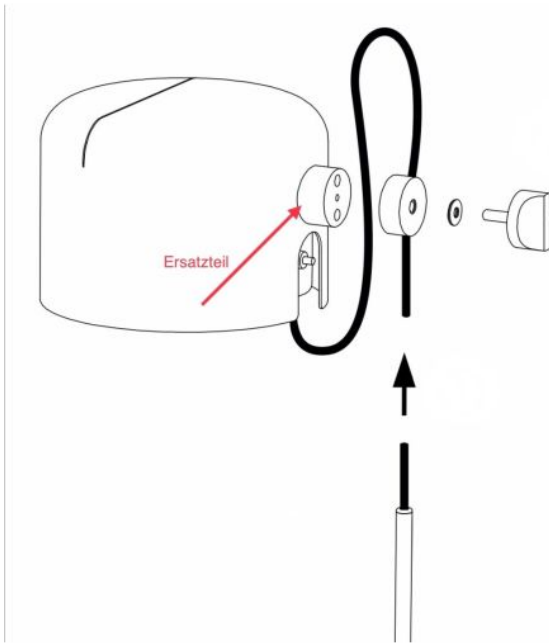

Oluce

Replacement lamp head mounting for Coupé 3321

Technical details

Land van herkomst	Italië
Fabrikant	Oluce
materiaal	polycarbonaat

Omschrijving

This original spare part is suitable for the Oluce Coupé 3321 floor lamp and replaces the fixing shown on the lamp head of the floor lamp.