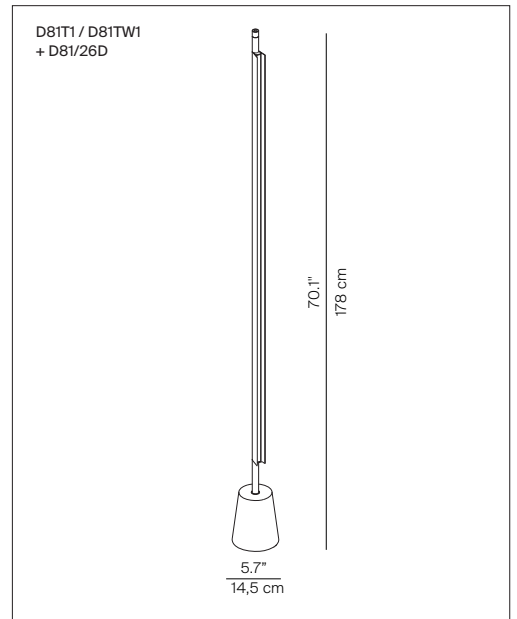

COMPENDIUM

design Daniel Rybakken

**LUCE
PLAN**

Type: Floor

Lamps: D81T2 LED 37W⁽¹⁾ 3000K
D81TW2 LED 37W⁽¹⁾ 2700K

Product use: Indoor

Materials: Profile in extruded aluminum anodized in various colors.
Base in die-cast zinc-alloy, dimmer mounted on the power cord

Colors: Black, brass, aluminium

Description: Compendium stands out for the evocative graphic-sculptural impact of its slim silhouette.

Rating:   220-240 V ~ 50/60 Hz
IP20

Marking: 

Reference code : Structure

D81T2	1D810T020030	brass	1.926 lm
3000K	1D810T020020	alu	1.926 lm
	1D810T020001	black	1.516 lm
D81TW2	1D810TW20030	brass	1.848 lm
2700K	1D810TW20020	alu	1.848 lm
	1D810TW20001	black	1.453 lm
Base			
D81/26D	1D810/26D001	black	