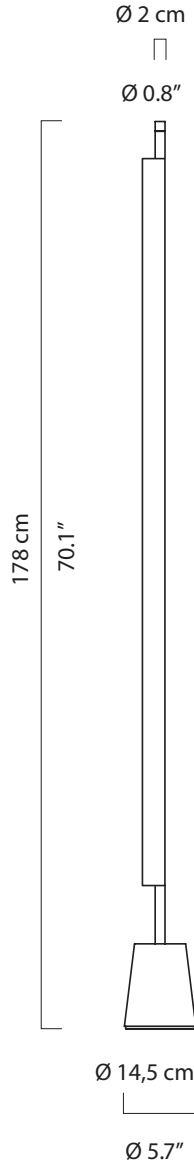

COMPENDIUM

design Daniel Rybakken

**LUCE
PLAN**

D81

D81T2+D81/26D

D81TW2+D81/26D

D81T2+D81/26D USA - Canada - Mexico

D81TW2+D81/26D USA - Canada - Mexico

D81T2
D81TW2

x1

D81/26D

x1

D81T2+D81/26D
D81TW2+D81/26D

kg 5,8 kg

lb 12.8 lb

1

1.1

D81T2+D81/26D
D81TW2+D81/26D

D81T2+D81/26D
D81TW2+D81/26D
USA Canada Mexico

1.

2.

3.

4.

1.