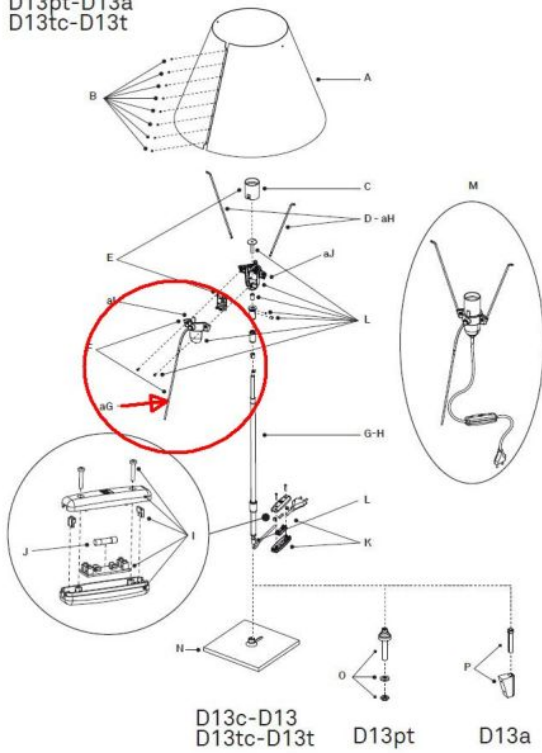

D13c-D13
D13pt-D13a
D13tc-D13t

Luceplan

Costanza replacement stem sensor old version

Struktur

- czarny
- aluminium

Technical details

Kraj produkcji  Włochy
Producent Luceplan

Opis

Original Luceplan Costanza replacement stem sensor available in black and aluminium. This replacement stem sensor is only usable for the old version of the lamp. See Pictures to identify which version you have.