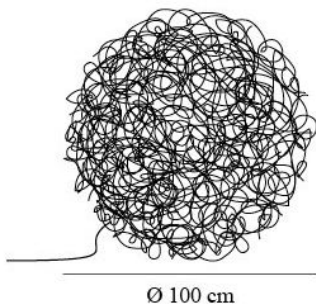

Catellani & Smith

Conversion set Fil de Fer Indoor to 0,8 Watt LED - new technology

Version

- 30 cm
- 50 cm
- 70 cm
- 100 cm

Technical details

Kraj produkcji	 Włochy
Producent	Catellani & Smith
wymiana żarówek:	na miejscu
Cokół / Oprawka	G4
Stopień ochrony / Stopień ochrony IP	IP20
Zawartość opakowania	LED

Opis

The Catellani & Smith conversion set to 0,8 Watt LED - new technology is a replacement part for the Fil de Fer Floor. This conversion set is offered for the four versions of the outdoor floor lamp with a diameter of 30 cm, 50 cm, 70 cm and 100 cm.

The following is included in this conversion set:

- Bi-pin LEDs 0,8 watt G4 12V
- plug-in transformer with fabric-covered cable in grey and C&S dimmer in black

The 30 cm version is supplied with 8 x 0,8 watt LED's, the 50 cm version is supplied with 10 x 0,8 watt LED's, the 70 cm version with 16 x 0,8 watt LED' and the 100 cm version with 20 x 0,8 watt LED'.