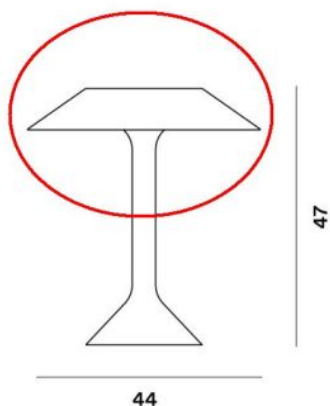

Foscarini

Chapeaux M replacement shade

Diffusorfarbe

- szary
- czerwony
- ochra

Technical details

Kraj produkcji	 Włochy
Producent	Foscarini
tworzywo	metal
Średnica w cm	44
Dimensions	Ø 44 cm

Opis

This original Foscarini spare part is a replacement shade made of metal, suitable for the Chapeaux M table lamp. The replacement shade from the Italian manufacturer has a diameter of 44 cm. The Replacement Shade is available in red, ochre and grey.