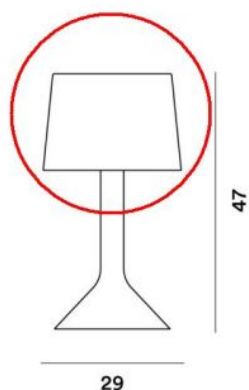

Foscarini

Chapeaux V Replacement Glass

Diffusorfarbe

- szary
- ciepły biały

Technical details

Kraj produkcji	 Włochy
Producent	Foscarini
tworzywo	szkło
Średnica w cm	29
Dimensions	Ø 29 cm

Opis

This original Foscarini spare part is a replacement shade made of glass, suitable for the Chapeaux V table lamp. The replacement shade from the Italian manufacturer has a diameter of 29 cm. The replacement glass is available in grey and warm white (bianco caldo).