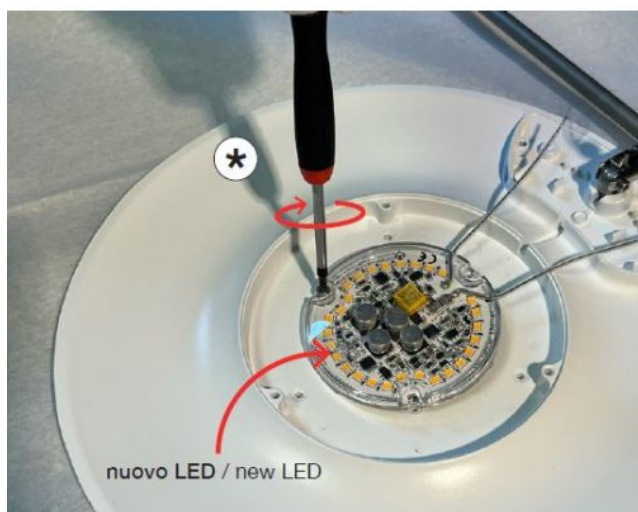

Catellani & Smith

Spare LED illuminant for Lederam C 180 / WF 25

Technical details

Kraj produkcji

Producent

Moc w watach

**Temperatura barwowa w stopniach
Kelvina**

Stopień ochrony / Stopień ochrony IP

 Włochy

Catellani & Smith

15 W

2.700 extra biała
ciepła

IP20

Opis

The Original LED-Replacement lamp for the Lederam C180 and the Lederam WF 25 is a replaceable LED with a power of 15 watts and a colour temperature of 2,700 Kelvin extra warm white. This lamp is suitable for the following Catellani Smith Lederam lamps: