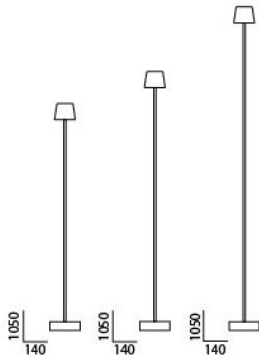

Anta

Cut replacement Cord transformer with slide control black

Technical details

Kraj produkcji	 Niemcy
Producent	Anta
Moc w watach	20 - 60 W

Opis

The Anta Cut replacement Cord transformer black is suitable for all halogen floor and table lamps of the Cut series from Anta. This Cord transformer is supplied with a sliding control.

220 - 240 V, 12V, 50/60 Hz, 20 - 60 W, tc=70 Grad Celsius, In=260mA