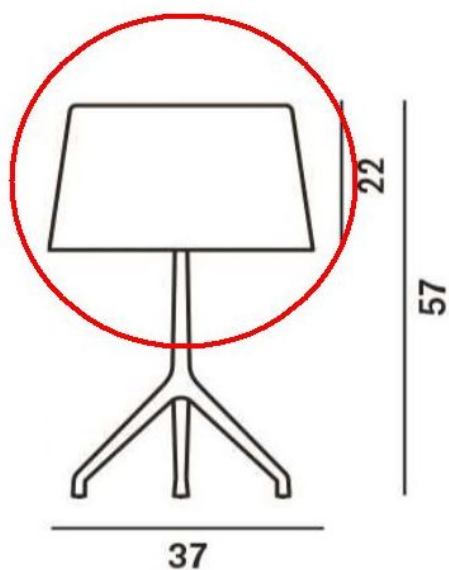

Foscarini

Lumiere XXL Replacement - Glass

Farbe

- szary
- biały

Technical details

Kraj produkcji	 Włochy
Producent	Foscarini
tworzywo	szkło
Średnica w cm	37
Dimensions	H 22 cm Ø 37 cm

Opis

This Foscarini original spare part replaces the existing glass of both the Foscarini Lumiere XXL Lettura (Floor Lamp) and the Foscarini Lumiere XXL (table lamp). The glass is available in white and and grey. This replacement glass is available in grey and white and is 22 cm high with a diameter of 37 cm.