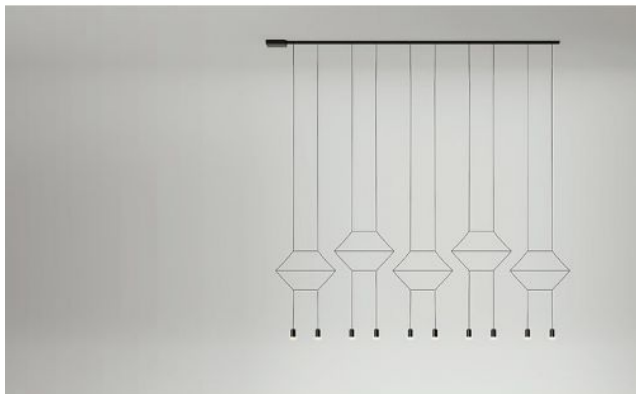

## Technical details

<b>Kraj produkcji</b>	 Hiszpania
<b>Producent</b>	Vibia
<b>Projektant</b>	Arik Levy
<b>Stopień ochrony / Stopień ochrony IP</b>	IP20
<b>Zawartość opakowania</b>	LED
<b>tworzywo</b>	aluminium, poliwęglan, stal nierdzewna
<b>Regulacja wysokości</b>	kwota niemożliwa do ustalenia
<b>ściemnianie</b>	1-10V ściemniania
<b>LED</b>	Łącznie
<b>Temperatura barwowa w stopniach Kelvina</b>	2.700 extra biała ciepła
<b>baldachim Wymiary</b>	długość 275 cm
<b>wydajność systemu</b>	10 x 4,5 Watt
<b>wysokość całkowita</b>	200 cm

## Opis

The Vibia Wireflow 0330 - 0332 is a linear pendant light. The integrated LEDs with 4.5 watts each provide a direct, pleasant light output to the bottom. The Wireflow 0330 - 0332 can be dimmed by the customer. The lamp is available in two versions, which differ only in the way the 5 lamp elements are suspended from the canopy. With the Wireflow 0330, the outer two light elements and the middle one are suspended lower than the other two. With the Wireflow 0332, the two outer light elements hang highest, the second light element from the left and the second from the right slightly lower and the one in the middle lowest. The lowest light body is in the middle. If the pendant length of the lamp should be different, please send us an individual request. The length of the lamp cannot be shortened by the user. The pendant lamp is also available as a DALI dimmable version on request.