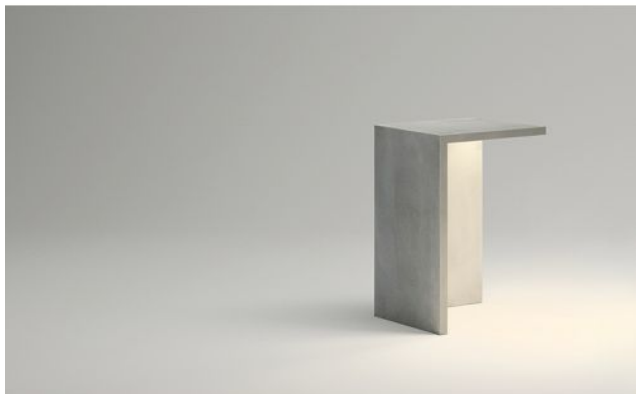

### Technical details

<b>Kraj produkcji</b>	 Hiszpania
<b>Producent</b>	Vibia
<b>Projektant</b>	Xuclà
<b>rok</b>	2014
<b>Stopień ochrony / Stopień ochrony IP</b>	IP66
<b>Zawartość opakowania</b>	LED
<b>Głębokość w cm</b>	45
<b>tworzywo</b>	beton, metakrylan
<b>LED</b>	łącznie
<b>Wskaźnik oddawania barw</b>	>80
<b>Strumień świetlny w lm</b>	664
<b>Temperatura barwowa w stopniach Kelvina</b>	2.700 extra biała ciepła
<b>wydajność systemu</b>	2 x 8,6 Watt
<b>Dimensions</b>	H 70 cm   B 45 cm

### Opis

The Vibia Empty 4130 with a height of 70 cm is the largest lamp of this series of floor lamps. It is also suitable as a garden seating. The Empty 4130 is an outdoor light according to a design by Xuclà. This rectangular lamp is made of polymer concrete, available in grey. Two LEDs with 8.6 watts each are integrated. With protection class IP66, it is protected against water spray and also dust-proof.