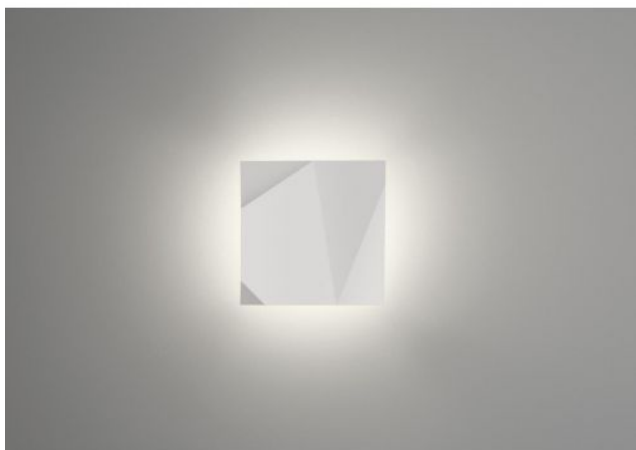

Vibia

Origami 4501

surface

- biały
- terra dark
- brązowy
- zielony

Technical details

Kraj produkcji	 Hiszpania
Producent	Vibia
Projektant	Ramón Esteve
rok	2011
Stopień ochrony / Stopień ochrony IP	IP65
Zawartość opakowania	LED
Głębokość w cm	7
tworzywo	ABS, poliwęglan
ściemnianie	ściemnialna kontroli faz przyciemniania
Moc w watach	6,3 W
LED	łącznie
Wskaźnik oddawania barw	>90
Strumień świetlny w lm	756
Temperatura barwowa w stopniach Kelvina	2.700 extra biała ciepła
wymiana żarówek:	na miejscu
Dimensions	H 30 cm B 30 cm

Opis

The Vibia Origami 4501 is one of two one-flame square wall lights in this collection of lamps. It differs from its sister version, the Origami 4500, only by the arrangement of its "folds". A large crease runs for this wall light like a zigzag pattern. Precisely because of these folds, the entire collection was given its name because the lights are reminiscent of the Japanese art of paper. The light is made of polycarbonate and ABS. It is offered in white, green, terra dark or brown. The design was created by Ramón Esteve.

The Origami 4501 can be used both for interior lighting as well as outdoors. A modern LED serves as lamp with 6.3 watts. The wall lamp can be dimmed on site with a trailing edge phase dimmer. To a wall terminal up to 30 modules of this lamp can be connected. For larger compositions ask us for a special connection system. If you need help in configuring your personal origami Wallart combination, please contact us also.