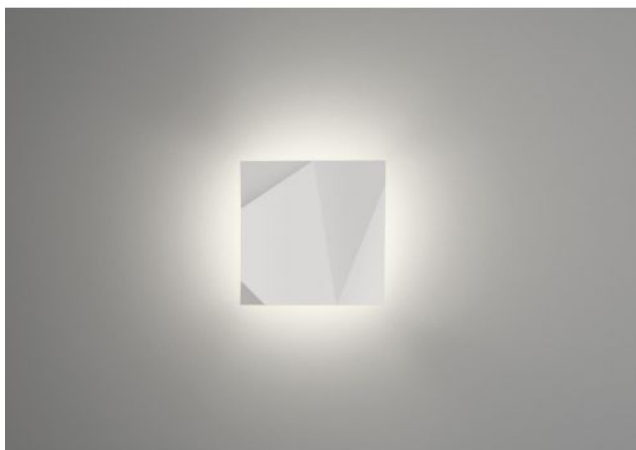

Vibia

Origami 4501

surface

- brązowy
- zielony
- biały
- terra dark

Technical details

Kraj produkcji	 Hiszpania
Producent	Vibia
Projektant	Ramón Esteve
rok	2011
Stopień ochrony / Stopień ochrony IP	IP65
Zawartość opakowania	LED
Głębokość w cm	7
tworzywo	ABS, poliwęglan
ściemnianie	ściemnialna kontroli faz przyciemniania
Moc w watach	6,3 W
LED	łącznie
Wskaźnik oddawania barw	>90
Strumień świetlny w lm	756
Temperatura barwowa w stopniach Kelvina	2.700 extra biała ciepła
wymiana żarówek:	na miejscu
Dimensions	H 30 cm B 30 cm

Opis

The Vibia Origami 4501 is one of two one-flame square wall lights in this collection of lamps. It differs from its sister version, the Origami 4500, only by the arrangement of its "folds". A large crease runs for this wall light like a zigzag pattern. Precisely because of these folds, the entire collection was given its name because the lights are reminiscent of the Japanese art of paper. The light is made of polycarbonate and ABS. It is offered in white, green, terra dark or brown. The design was created by Ramón Esteve.

The Origami 4501 can be used both for interior lighting as well as outdoors. A modern LED serves as lamp with 6.3 watts. The wall lamp can be dimmed on site with a trailing edge phase dimmer. To a wall terminal up to 30 modules of this lamp can be connected. For larger compositions ask us for a special connection system. If you need help in configuring your personal origami Wallart combination, please contact us also.