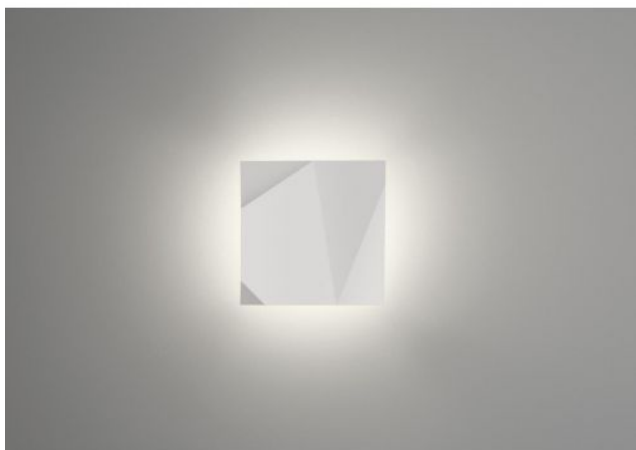

Vibia

Origami 4501

surface

- biały
- terra dark
- brązowy
- zielony

Technical details

Kraj produkcji	Hiszpania
Producent	Vibia
Projektant	Ramón Esteve
rok	2011
Stopień ochrony / Stopień ochrony IP	IP65
Zawartość opakowania	LED
Głębokość w cm	7
tworzywo	ABS, poliwęglan
ściemnianie	ściemnialna kontroli faz przyciemniania
Moc w watach	6,3 W
LED	łącznie
Wskaźnik oddawania barw	>90
Strumień świetlny w lm	756
Temperatura barwowa w stopniach Kelvina	2.700 extra biała ciepła
wymiana żarówek:	na miejscu
Dimensions	H 30 cm | B 30 cm

Opis

The Vibia Origami 4501 is one of two one-flame square wall lights in this collection of lamps. It differs from its sister version, the Origami 4500, only by the arrangement of its "folds". A large crease runs for this wall light like a zigzag pattern. Precisely because of these folds, the entire collection was given its name because the lights are reminiscent of the Japanese art of paper. The light is made of polycarbonate and ABS. It is offered in white, green, terra dark or brown. The design was created by Ramón Esteve.

The Origami 4501 can be used both for interior lighting as well as outdoors. A modern LED serves as lamp with 6.3 watts. The wall lamp can be dimmed on site with a trailing edge phase dimmer. To a wall terminal up to 30 modules of this lamp can be connected. For larger compositions ask us for a special connection system. If you need help in configuring your personal origami Wallart combination, please contact us also.