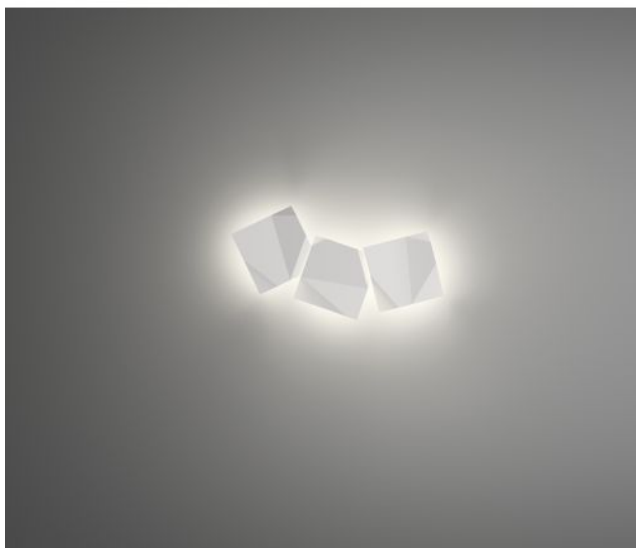

Vibia

Origami 4506

surface

- terra dark
- brązowy
- zielony
- biały

Technical details

Kraj produkcji	 Hiszpania
Producent	Vibia
Projektant	Ramón Esteve
Stopień ochrony / Stopień ochrony IP	IP65
Zawartość opakowania	LED
Głębokość w cm	7
tworzywo	ABS, poliwęglan
ściemnianie	ściemnialna kontroli faz przyciemniania
LED	Łącznie
Wskaźnik oddawania barw	>90
Temperatura barwowa w stopniach Kelvina	2.700 extra biała ciepła
wymiana żarówek:	na miejscu
wydajność systemu	3 x 6,3 Watt
Całkowity strumień świetlny w lm	2.269
Dimensions	H 91 cm B 70 cm

Opis

The Vibia Origami 4506 is a wall lamp and can be used for indoor lighting, but also suitable with the protection class IP65 (spray water- and dustproof) for outdoor use. It was named so because it looks like a work of art that is created solely by folding paper. The lamp, however, is not made of paper but of ABS and polycarbonate. It is available in white, terra dark, green or brown. The design was created by Ramón Esteve.

Even as a single lamp it's a real eye-catcher, but particularly in combination with several lights of the same kind a work of art on the wall is produced. Any combinations are possible. As bulbs three modern LEDs are included. The wall lamp can be dimmed on site with a trailing edge phase dimmer. To a wall terminal up to 30 modules can be connected. For larger compositions ask us for a special connection system. If you need help in configuring your personal wall art combination, please contact also us.