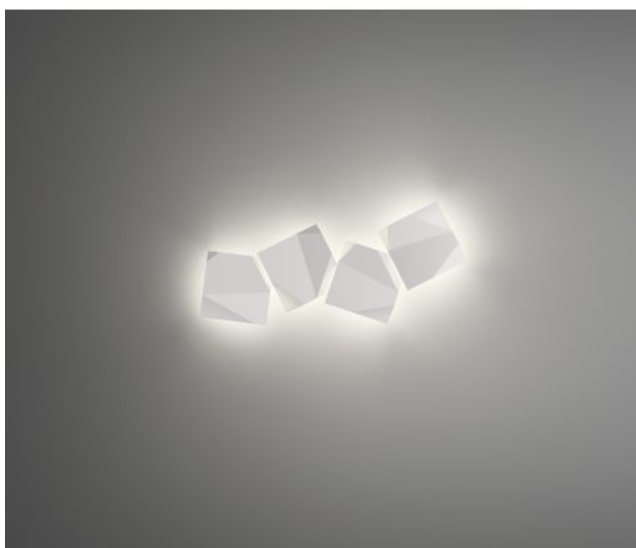

Vibia

Origami 4508

surface

- terra dark
- brązowy
- zielony
- biały

Technical details

Kraj produkcji	 Hiszpania
Producent	Vibia
Projektant	Ramón Esteve
Stopień ochrony / Stopień ochrony IP	IP65
Zawartość opakowania	LED
Głębokość w cm	7
tworzywo	ABS, poliwęglan
ściemnianie	ściemnialna kontroli faz przyciemniania
LED	Łącznie
Wskaźnik oddawania barw	>90
Strumień świetlny w lm	3.025
Temperatura barwowa w stopniach Kelvina	2.700 extra biała ciepła
wymiana żarówek:	na miejscu
wydajność systemu	4 x 6,3 Watt
Dimensions	H 107 cm B 94 cm

Opis

The Vibia Origami 4508 was named after the famous Japanese art of paper. The lamp, however, is not made of paper but of polycarbonate and ABS. It is available in the colours white, terra dark, green or brown. The design was created by Ramón Esteve. Even as a single lamp is the Origami 4508 a real eye-catcher, but particularly in combination with several lamps of the same series, which can be combined, a work of art is created on the wall. It is a wall light and can be used for indoor lighting, but also ideal for outdoor use with the protection class IP65 (spray water- and dustproof).

As lamps four modern LEDs are included with each 6.3 watts. They can be dimmed on site with a trailing edge phase dimmer. To a wall terminal, you can connect a maximum of 30 Origami modules. For larger compositions ask us for a special connection system. If you need help in configuring your personal combination, please contact us also.