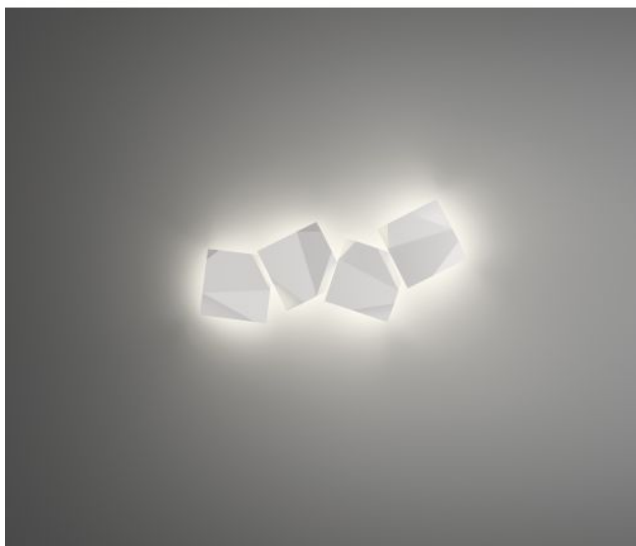

Vibia

Origami 4508

surface

- zielony
- biały
- terra dark
- brązowy

Technical details

Kraj produkcji	 Hiszpania
Producent	Vibia
Projektant	Ramón Esteve
Stopień ochrony / Stopień ochrony IP	IP65
Zawartość opakowania	LED
Głębokość w cm	7
tworzywo	ABS, poliwęglan
ściemnianie	ściemnialna kontroli faz przyciemniania
LED	Łącznie
Wskaźnik oddawania barw	>90
Strumień świetlny w lm	3.025
Temperatura barwowa w stopniach Kelvina	2.700 extra biała ciepła
wymiana żarówek:	na miejscu
wydajność systemu	4 x 6,3 Watt
Dimensions	H 107 cm B 94 cm

Opis

The Vibia Origami 4508 was named after the famous Japanese art of paper. The lamp, however, is not made of paper but of polycarbonate and ABS. It is available in the colours white, terra dark, green or brown. The design was created by Ramón Esteve. Even as a single lamp is the Origami 4508 a real eye-catcher, but particularly in combination with several lamps of the same series, which can be combined, a work of art is created on the wall. It is a wall light and can be used for indoor lighting, but also ideal for outdoor use with the protection class IP65 (spray water- and dustproof).

As lamps four modern LEDs are included with each 6.3 watts. They can be dimmed on site with a trailing edge phase dimmer. To a wall terminal, you can connect a maximum of 30 Origami modules. For larger compositions ask us for a special connection system. If you need help in configuring your personal combination, please contact us also.